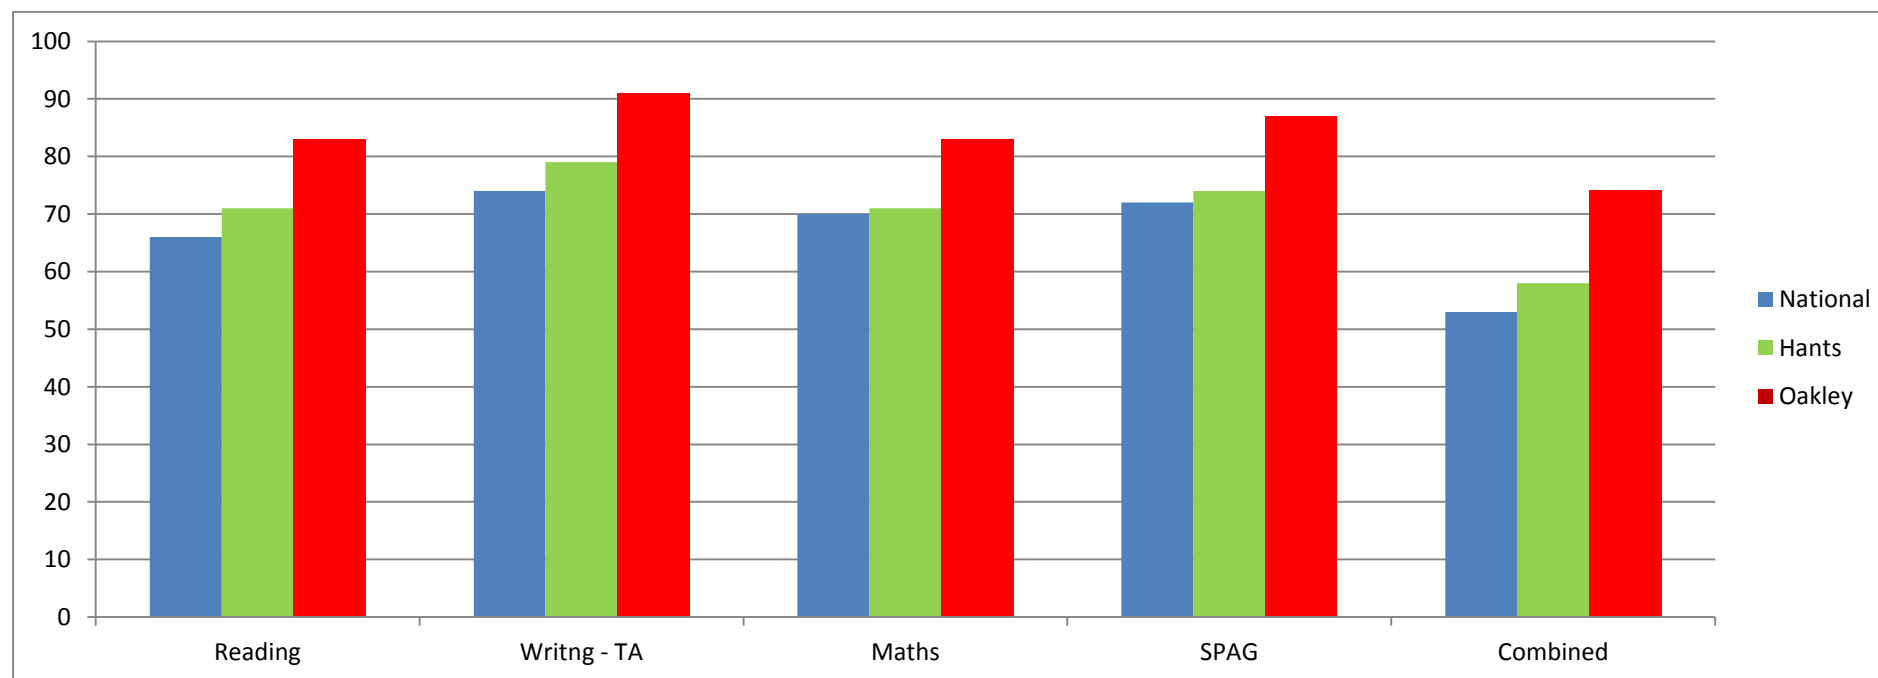

Oakley SATs Results 2016

(Attainment – provisional data) % reaching the new required standard

	National %	Hants %	Oakley %
Reading	66	71	83
Writing - TA	74	79	91
Maths	70	71	83
GPS	72	74	87
Combined	53	58	74

	Reading	GPS	Maths
National Average Scaled Score	103	104	103
Local Authority Average Scaled Score	103.7	104.2	103.2
Oakley Average Scaled Score	105.3	105.8	105