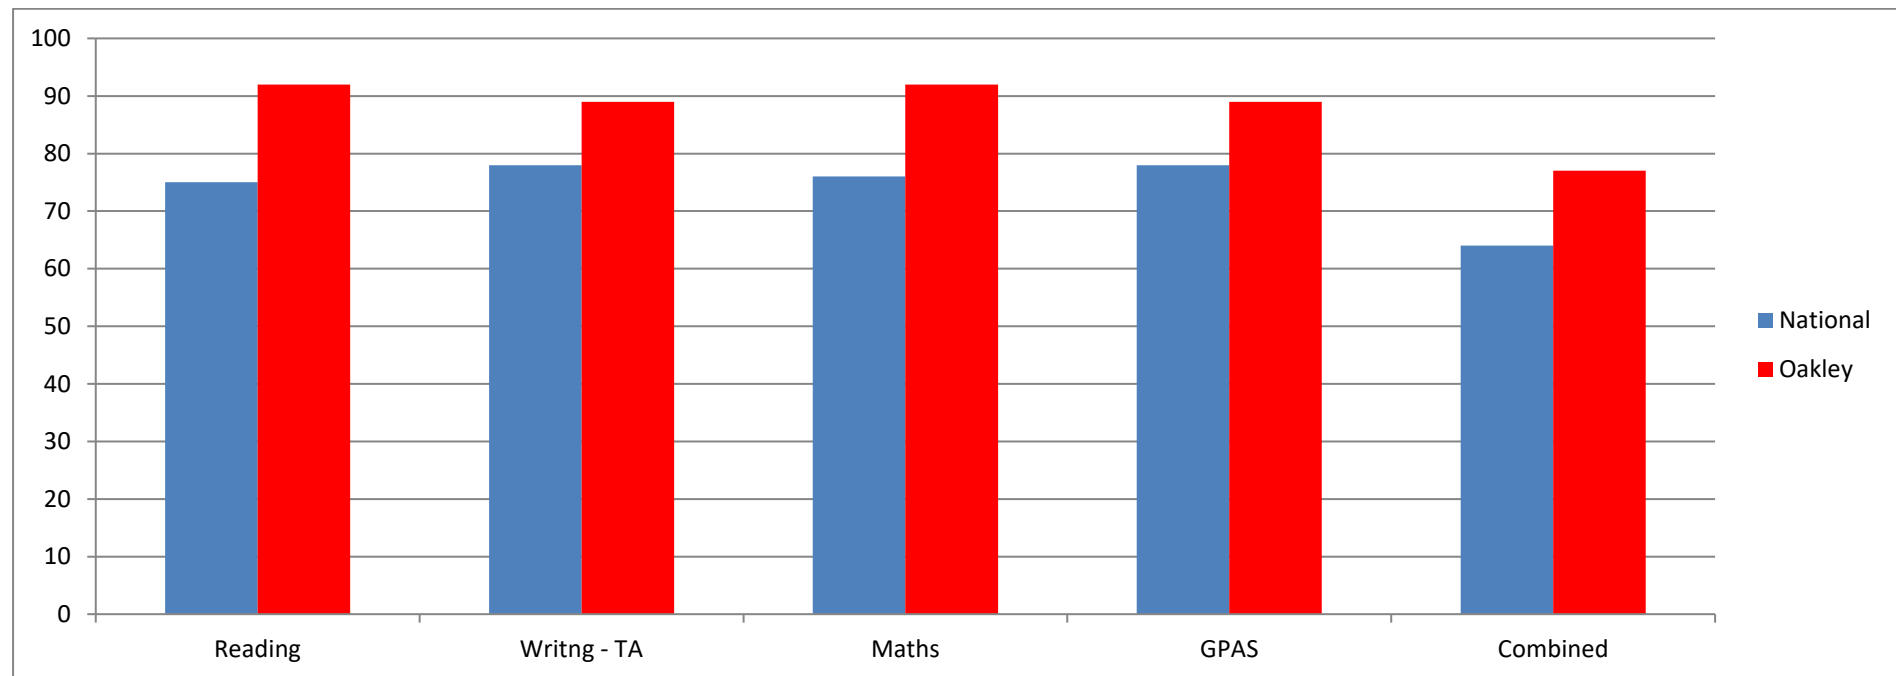

# Oakley SATs Results 2018

(Attainment – provisional data) % reaching the new required standard

	National %	Oakley %
Reading	75	92
Writng - TA	78	91
Maths	76	92
GPS	78	89
Combined	64	77

	Reading	GPS	Maths
National Average Scaled Score	105	106	104
Oakley Average Scaled Score	106	108	106