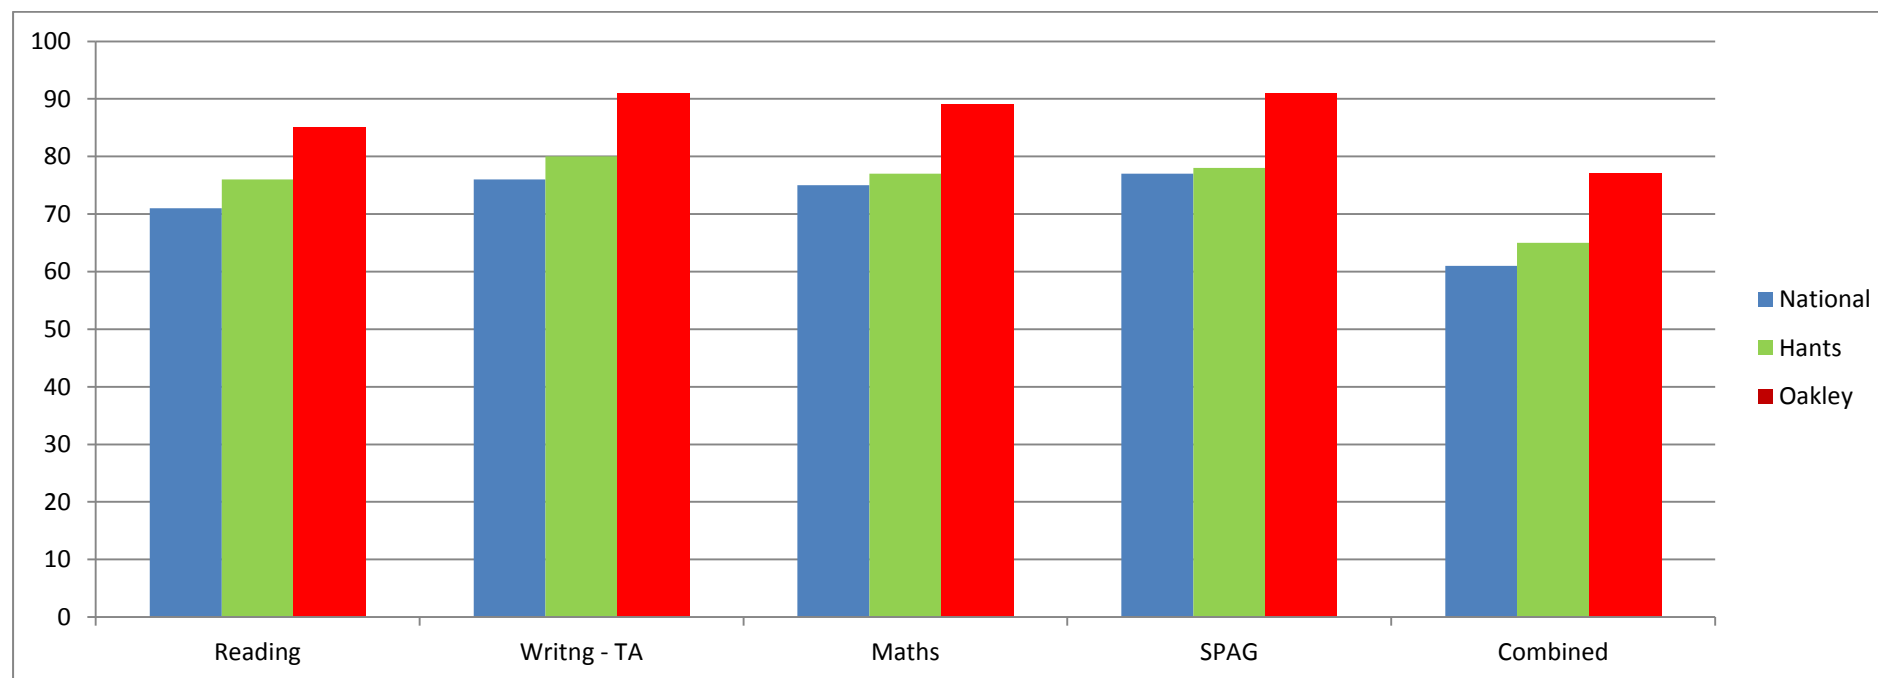

Oakley SATs Results 2017

(Attainment – provisional data) % reaching the new required standard

	National %	Hants %	Oakley %
Reading	71	76	85
Writng - TA	76	80	91
Maths	75	77	89
GPS	77	78	91
Combined	61	65	77

	Reading	GPS	Maths
National Average Scaled Score	104	106	104
Local Authority Average Scaled Score	105.1	105.9	104.4
Oakley Average Scaled Score	107.8	108.4	107.2